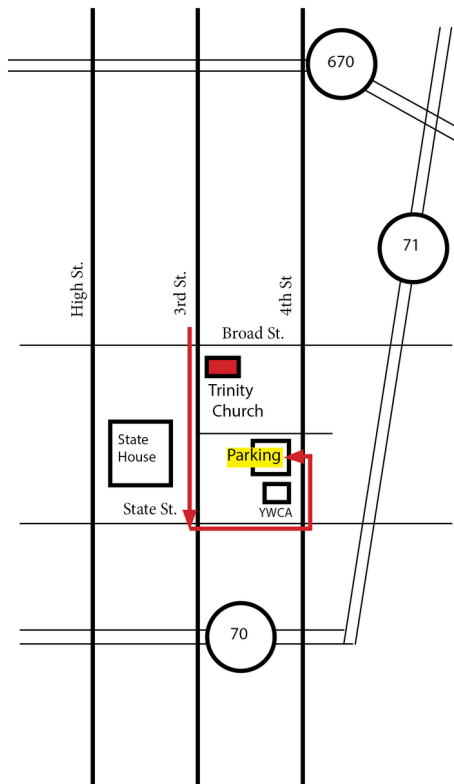

Parking Cheat Sheet

Trinity Episcopal Church on Capitol Square
125 East Broad St
Columbus, OH

Parking

Weekday & Saturday parking is available at many area pay lots and parking garages for a fee and at on-street meters. Meters are enforced until 10:00p.m, and take the following forms of payment; credit cards at kiosks & ParkMobile App on your smartphone. We advise downloading the ParkMobile App in advance for ease of use.

We recommend either the LAZ parking lot next to the YWCA at 53 S. 4th Street (see attached map) or for sheltered parking, the Statehouse garage. Vehicles can access the Statehouse garage from E. Broad Street, State Street or Third Street.

Entrance & Handicap Accessibility

Entrances to the nave will be open on both S. Third Street & E. Broad St
A handicap accessible entrance is available at the easternmost door on E. Broad St.

WiFi

Network: Trinity-Guest
No password required